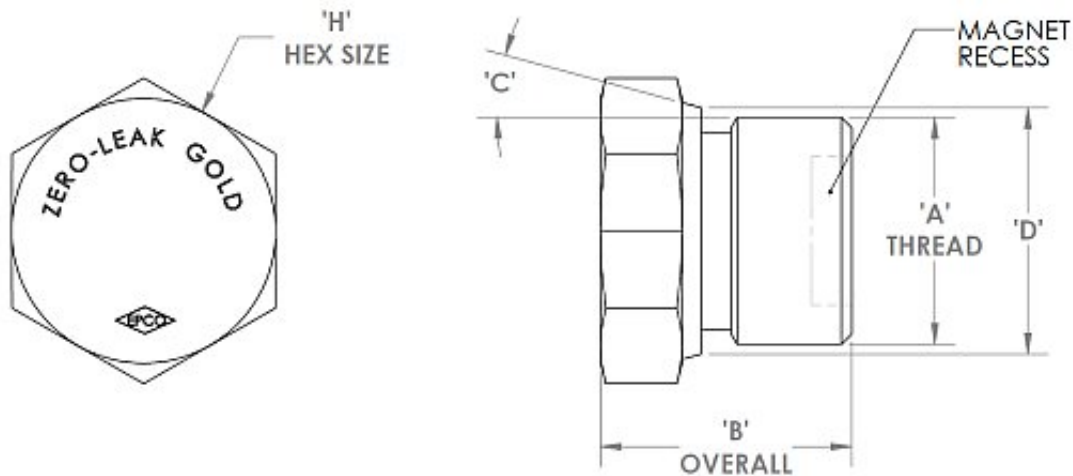

# Zero-Leak Gold® (SAE J514 / English) magnetic hex-head plugs which are interchangeable with plugs used in SAE J1926 standard ports.

**Reference Dimensions**  
(7/29/2013)

EPCO PART NO.			SIZE	"A" UN 2A THREAD	"B" +.02 -.02	"C" -1/2 +0	"D" +.003 -.003	"H" HEX SIZE	O-RING SIZE	MAGNET*	
12L14 Steel	316 Stainless	6000 Series Alum								SIZE	TYPE
22H-S02M	22H-SS02M	22H-A02M	02	5/16" - 24	.60	12	.348	7/16	6.0 x 1.5		
22H-S03M	22H-SS03M	22H-A03M	03	3/8" - 24	.60	12	.411	1/2	7.0 x 1.5		
22H-S04M	22H-SS04M	22H-A04M	04	7/16" - 20	.67	12	.477	9/16	8.0 x 1.5		
22H-S05M	22H-SS05M	22H-A05M	05	1/2" - 20	.67	12	.540	5/8	10.0 x 1.5		
22H-S06M	22H-SS06M	22H-A06M	06	9/16" - 18	.73	12	.606	11/16	12.1 x 1.6		
22H-S08M	22H-SS08M	22H-A08M	08	3/4" - 16	.80	15	.800	7/8	15.6 x 1.78		
22H-S10M	22H-SS10M	22H-A10M	10	7/8" - 14	.93	15	.930	1.00	18.0 x 2.0		
22H-S12M	22H-SS12M	22H-A12M	12	1-1/16" - 12	1.09	15	1.130	1 1/4	22.3 x 2.4		
22H-S14M	22H-SS14M	22H-A14M	14	1-3/16" - 12	1.09	15	1.263	1 3/8	26.0 x 2.5		
22H-S16M	22H-SS16M	22H-A16M	16	1-5/16" - 12	1.12	15	1.385	1 1/2	27.0 x 2.5		
22H-S20M	22H-SS20M	22H-A20M	20	1-5/8" - 12	1.20	15	1.697	1 7/8	35.0 x 2.5		
22H-S24M	22H-SS24M	22H-A24M	24	1-7/8" - 12	1.27	15	1.946	2 1/8	41.0 x 2.5		
22H-S32M	22H-SS32M	22H-A32M	32	2-1/2" - 12	1.43	15	2.572	2 3/4	55.0 x 2.5		