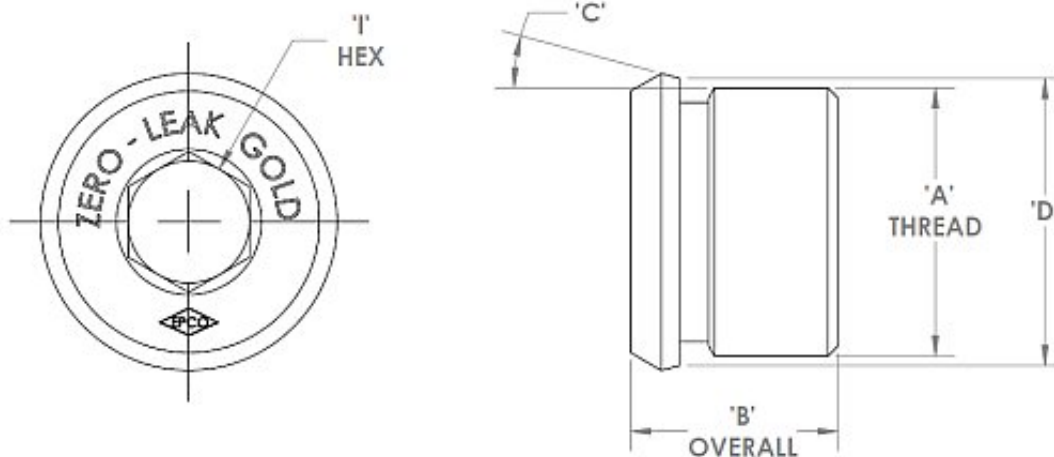

Zero-Leak Gold® socket head standard (SAE J514 / English)

Thread port plugs which are interchangeable with plugs used in SAE J1926 standard ports.

Reference Dimensions
(7/11/2013)

EPCO PART NO.			SIZE	"A" UN 2A THREAD	"B" +.01 -.01	"C" +0 -1/2	"D" +.003 -.003	"I" +.005 -.000	O-RING SIZE
12L14 Steel	316 Stainless	6000 Series Alum							
22S-S00	22S-SS00	22S-A00	00*	10" - 32	.31"	12°	.221"	.061"	3.0mm x 1.25
22S-S01	22S-SS01	22S-A01	01*	1/4" - 24	.44"	12°	.296"	.125"	4.5mm x 1.5
22S-S02	22S-SS02	22S-A02	02	5/16" - 24	.38"	12°	.348"	.125"	6.0mm x 1.5
22S-S03	22S-SS03	22S-A03	03	3/8" - 24	.38"	12°	.411"	.125"	7.0mm x 1.5
22S-S04	22S-SS04	22S-A04	04	7/16" - 20	.45"	12°	.477"	.188"	8.0mm x 1.5
22S-S05	22S-SS05	22S-A05	05	1/2" - 20	.45"	12°	.540"	.188"	10.0mm x 1.5
22S-S06	22S-SS06	22S-A06	06	9/16" - 18	.48"	12°	.606"	.250"	12.1mm x 1.6
22S-S08	22S-SS08	22S-A08	08	3/4" - 16	.56"	15°	.800"	.313"	15.6mm x 1.78
22S-S10	22S-SS10	22S-A10	10	7/8" - 14	.63"	15°	.930"	.375"	18.0mm x 2.0
22S-S12	22S-SS12	22S-A12	12	1-1/16" - 12	.75"	15°	1.130"	.563"	22.3mm x 2.4
22S-S14	22S-SS14	22S-A14	14	1-3/16" - 12	.75"	15°	1.263"	.563"	26.0mm x 2.5
22S-S16	22S-SS16	22S-A16	16	1-5/16" - 12	.75"	15°	1.385"	.625"	27.0mm x 2.5
22S-S20	22S-SS20	22S-A20	20	1-5/8" - 12	.75"	15°	1.697"	.750"	35.0mm x 2.5
22S-S24	22S-SS24	22S-A24	24	1-7/8" - 12	.75"	15°	1.946"	.750"	41.0mm x 2.5
22S-S32	22S-SS32	22S-A32	32	2-1/2" - 12	.75"	15°	2.572"	.750"	55.0mm x 2.5