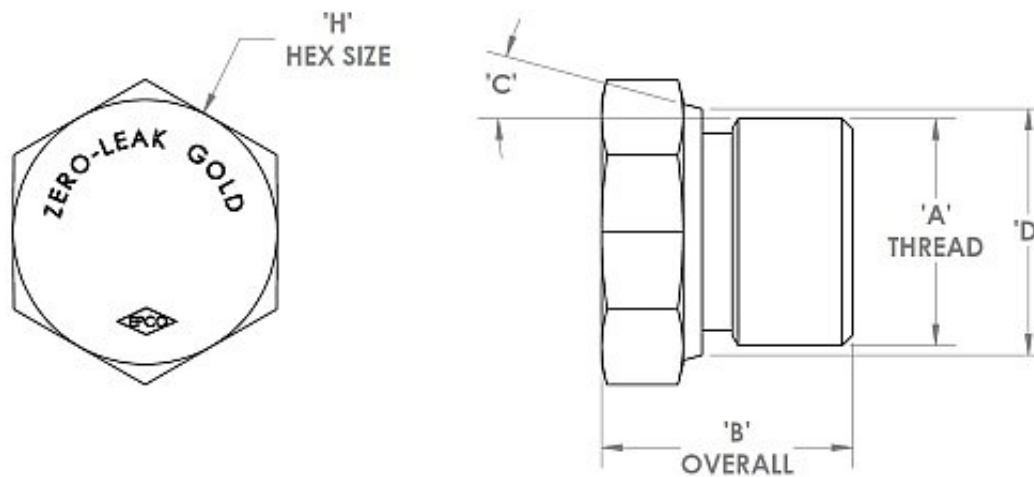

Zero-Leak Gold® hex-head standard (SAE J514 / English)

Thread port plugs which are interchangeable with plugs used in SAE J1926 standard ports.

Reference Dimensions
(7/11/2013)

EPCO PART NO.			SIZE	"A" UN 2A THREAD	"B" +.01 -.01	"C" +0 -1/2	"D" +.003 -.003	"H" HEX SIZE	"J" BORE DIA.	O-RING SIZE
12L14 Steel	316 Stainless	6000 Series Alum								
22H-S02	22H-SS02	22H-A02	02	5/16" - 24	.60"	12°	.348"	7/16"	-----	6.0mm x 1.5
22H-S03	22H-SS03	22H-A03	03	3/8" - 24	.60"	12°	.411"	1/2"	-----	7.0mm x 1.5
22H-S04	22H-SS04	22H-A04	04	7/16" - 20	.67"	12°	.477"	9/16"	.203"	8.0mm x 1.5
22H-S05	22H-SS05	22H-A05	05	1/2" - 20	.67"	12°	.540"	5/8"	.234"	10.0mm x 1.5
22H-S06	22H-SS06	22H-A06	06	9/16" - 18	.73"	12°	.606"	11/16"	.297"	12.1mm x 1.6
22H-S08	22H-SS08	22H-A08	08	3/4" - 16	.80"	15°	.800"	7/8"	.422"	15.6mm x 1.78
22H-S10	22H-SS10	22H-A10	10	7/8" - 14	.93"	15°	.930"	1.00"	.500"	18.0mm x 2.0
22H-S12	22H-SS12	22H-A12	12	1-1/16" - 12	1.09"	15°	1.130"	1 1/4"	.656"	22.3mm x 2.4
22H-S14	22H-SS14	22H-A14	14	1-3/16" - 12	1.09"	15°	1.263"	1 3/8"	.718"	26.0mm x 2.5
22H-S16	22H-SS16	22H-A16	16	1-5/16" - 12	1.12"	15°	1.385"	1 1/2"	.875"	27.0mm x 2.5
22H-S20	22H-SS20	22H-A20	20	1-5/8" - 12	1.20"	15°	1.697"	1 7/8"	1.093"	35.0mm x 2.5
22H-S24	22H-SS24	22H-A24	24	1-7/8" - 12	1.27"	15°	1.946"	2 1/8"	1.344"	41.0mm x 2.5
22H-S32	22H-SS32	22H-A32	32	2-1/2" - 12	1.43"	15°	2.572"	2 3/4"	1.813"	55.0mm x 2.5