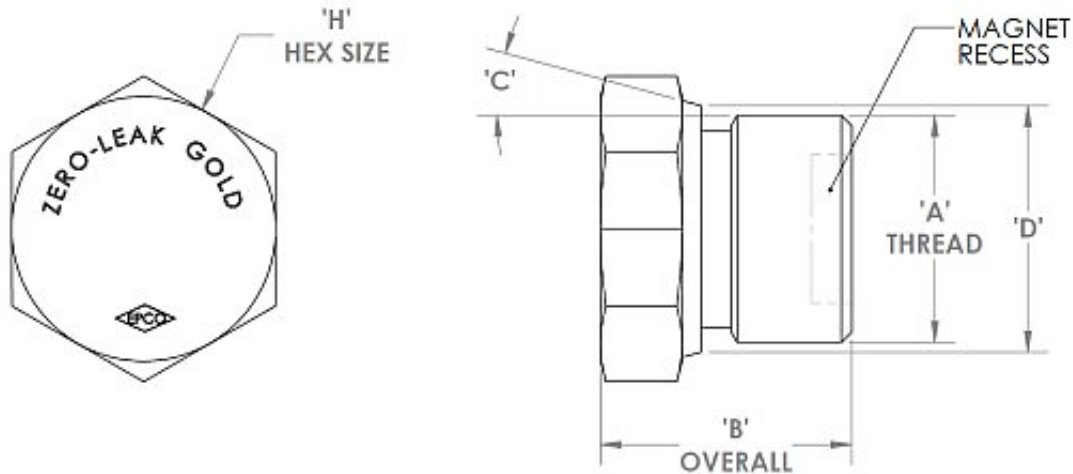

# Zero-Leak Gold® (SAE 514 / English) magnetic hex-head plugs which are interchangeable with plugs used in SAE J1926 standard ports.

**Reference Dimensions**  
(7/29/2013)

EPCO PART NO.			SIZE	"A" UN 2A THREAD	"B" +.02 -.02	"C" -1/2 +0	"D" +.003 -.003	"H" HEX SIZE	O-RING SIZE	MAGNET*	
12L14 Steel	316 Stainless	6000 Series Alum								SIZE	TYPE
22H-S02M	22H-SS02M	22H-A02M	02	5/16" - 24	.60	12	.348	7/16	6.0 x 1.5		
22H-S03M	22H-SS03M	22H-A03M	03	3/8" - 24	.60	12	.411	1/2	7.0 x 1.5		
22H-S04M	22H-SS04M	22H-A04M	04	7/16" - 20	.67	12	.477	9/16	8.0 x 1.5		
22H-S05M	22H-SS05M	22H-A05M	05	1/2" - 20	.67	12	.540	5/8	10.0 x 1.5		
22H-S06M	22H-SS06M	22H-A06M	06	9/16" - 18	.73	12	.606	11/16	12.1 x 1.6		
22H-S08M	22H-SS08M	22H-A08M	08	3/4" - 16	.80	15	.800	7/8	15.6 x 1.78		
22H-S10M	22H-SS10M	22H-A10M	10	7/8" - 14	.93	15	.930	1.00	18.0 x 2.0		
22H-S12M	22H-SS12M	22H-A12M	12	1-1/16" - 12	1.09	15	1.130	1 1/4	22.3 x 2.4		
22H-S14M	22H-SS14M	22H-A14M	14	1-3/16" - 12	1.09	15	1.263	1 3/8	26.0 x 2.5		
22H-S16M	22H-SS16M	22H-A16M	16	1-5/16" - 12	1.12	15	1.385	1 1/2	27.0 x 2.5		
22H-S20M	22H-SS20M	22H-A20M	20	1-5/8" - 12	1.20	15	1.697	1 7/8	35.0 x 2.5		
22H-S24M	22H-SS24M	22H-A24M	24	1-7/8" - 12	1.27	15	1.946	2 1/8	41.0 x 2.5		
22H-S32M	22H-SS32M	22H-A32M	32	2-1/2" - 12	1.43	15	2.572	2 3/4	55.0 x 2.5		